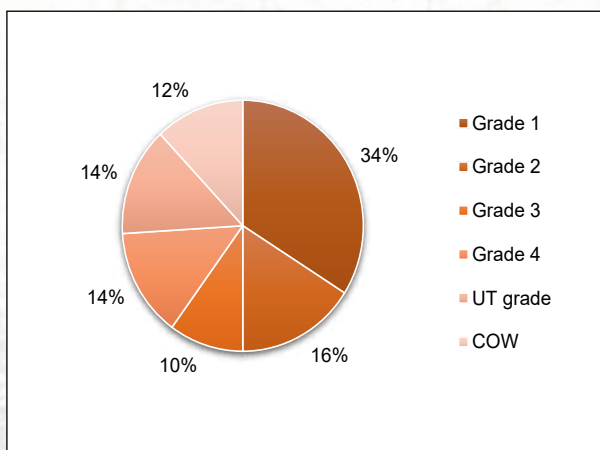

Graph 21: Percentage of samples per Class and grade in the 2020/21 season according to the previous grading regulations