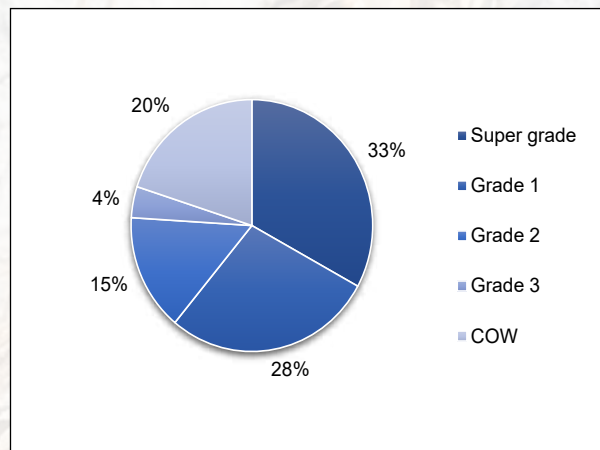

Graph 17: Percentage of samples per Class and grade in the 2018/19 season according to the previous grading regulations

Graph 18: Percentage of samples per Class and grade in the 2018/19 season according to the current grading regulations