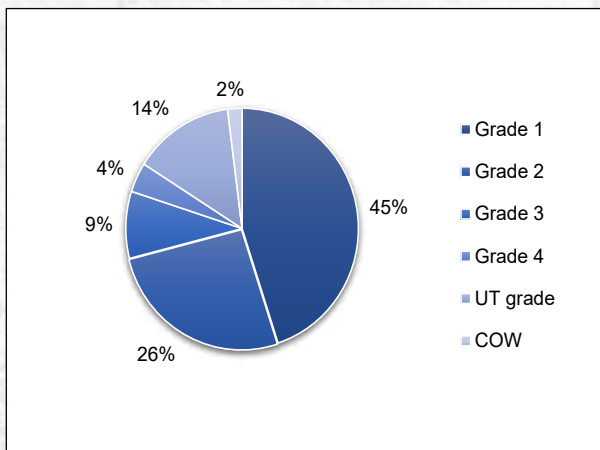

Graph 17: Percentage of samples per Class and grade in the 2018/19 season according to the previous grading regulations

Graph 18: Percentage of samples per Class and grade in the 2018/19 season according to the current grading regulations

Graph 19: Percentage of samples per Class and grade in the 2019/20 season according to the previous grading regulations

Graph 20: Percentage of samples per Class and grade in the 2019/20 season according to the current grading regulations