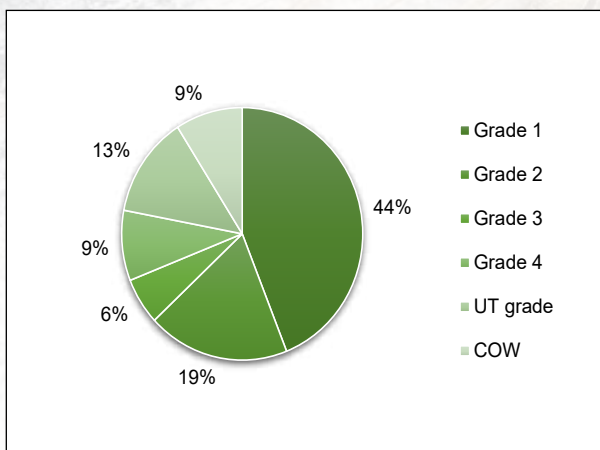

Graph 17: Percentage of samples per Class and grade in the 2018/19 season according to the previous grading regulations

Graph 18: Percentage of samples per Class and grade in the 2018/19 season according to the current grading regulations

Graph 19: Percentage of samples per Class and grade in the 2019/20 season according to the previous grading regulations

Graph 20: Percentage of samples per Class and grade in the 2019/20 season according to the current grading regulations