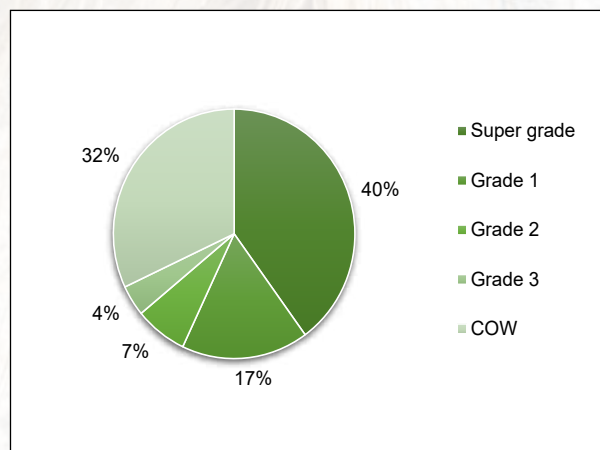

Graph 17: Percentage of samples per Class and grade in the 2018/19 season according to the previous grading regulations

Graph 18: Percentage of samples per Class and grade in the 2018/19 season according to the current grading regulations

Graph 19: Percentage of samples per Class and grade in the 2019/20 season according to the previous grading regulations

Graph 20: Percentage of samples per Class and grade in the 2019/20 season according to the current grading regulations