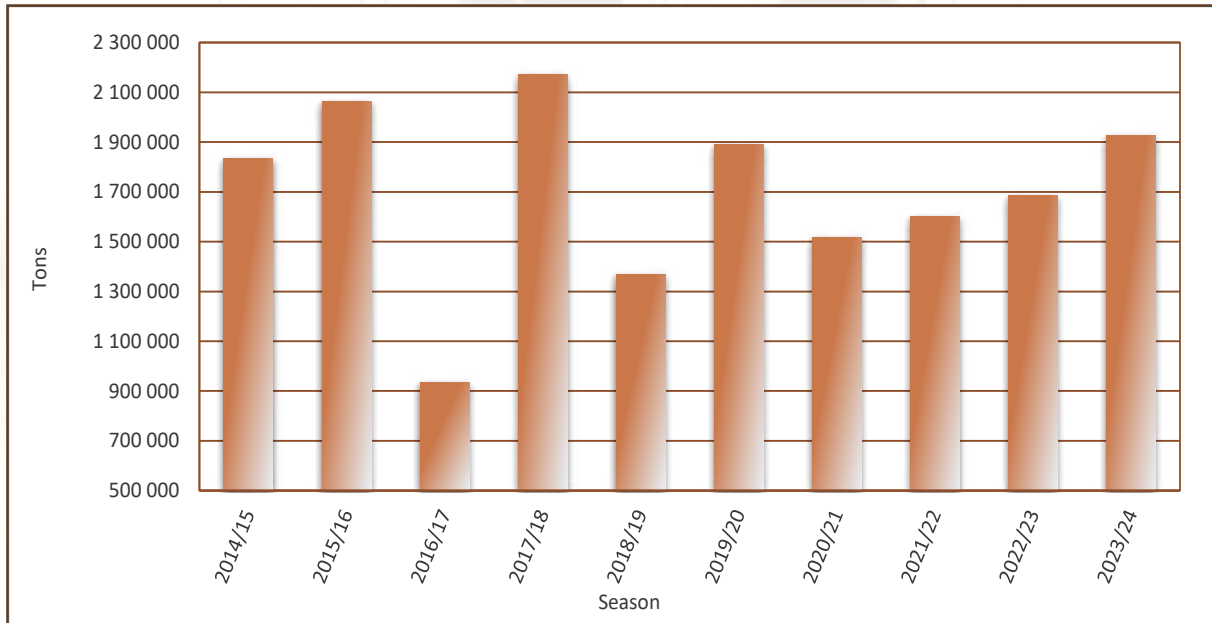

Quantity of wheat imported to the RSA

The graphs and table given below and on the next page, are based on progressive import figures per country provided by SAGIS.

Graph 28: Total wheat imports for domestic use over 10 seasons

Graph 29: Wheat imports per origin for domestic use 2022/23 season

Graph 30: Wheat imports per origin for domestic use 2023/24 season