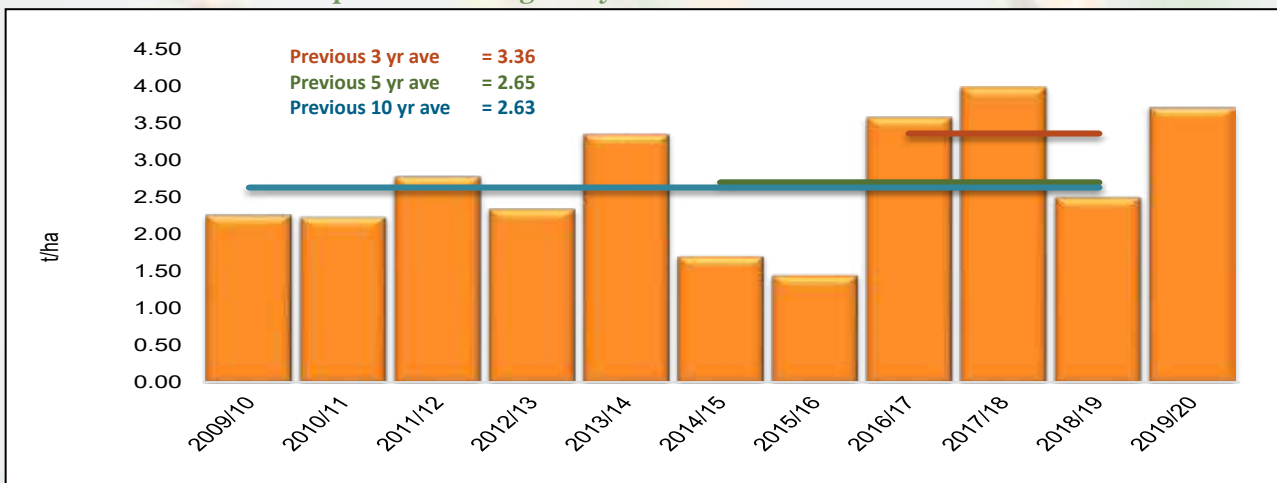

**Graph 2: Total RSA area utilised for sorghum production from 2009/10 to 2019/20**

**Graph 3: Sorghum production in RSA from 2009/10 to 2019/20**

**Graph 4: RSA Sorghum yield from 2009/10 to 2019/20**

Figures provided by the CEC.