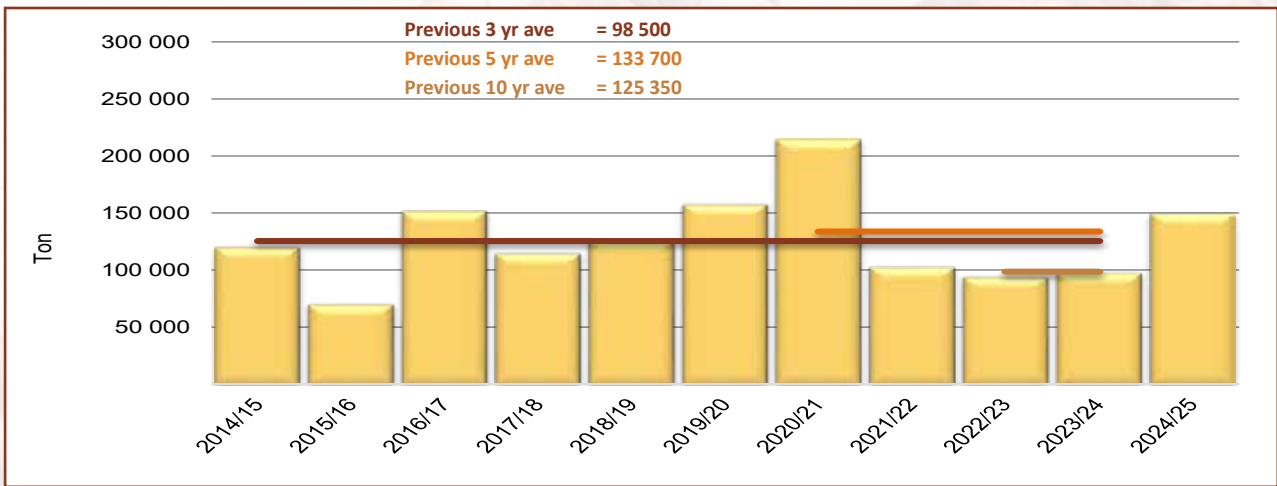

Graph 2: Total RSA area utilised for sorghum production from 2014/15 to 2024/25

Graph 3: RSA Sorghum production from 2014/15 to 2024/25

Graph 4: RSA Sorghum yield from 2014/15 to 2024/25

Figures provided by the CEC.