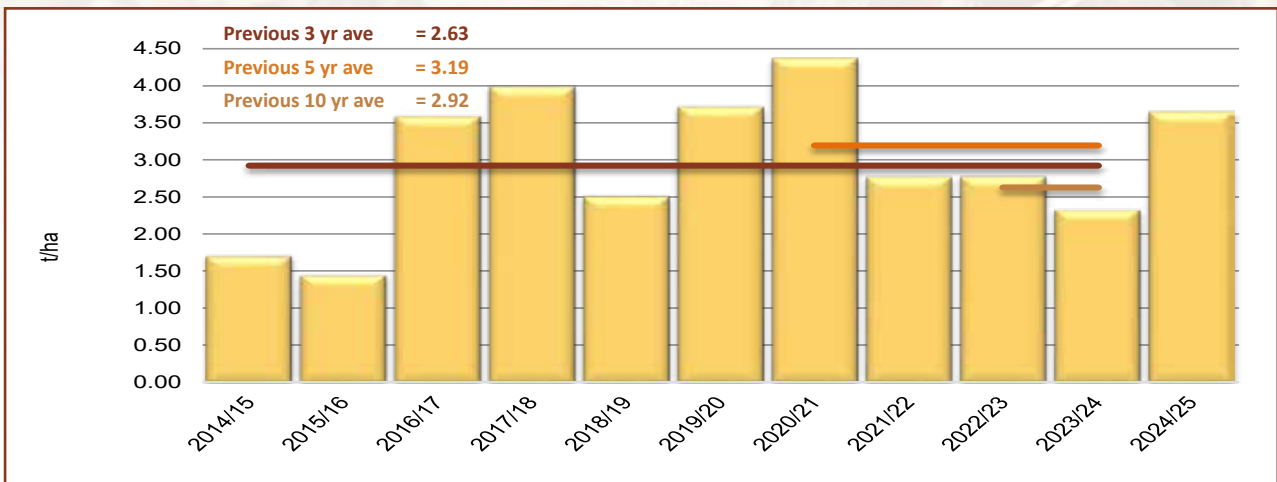

Graph 2: Total RSA area utilised for sorghum production from 2014/15 to 2024/25

Graph 3: RSA Sorghum production from 2014/15 to 2024/25

Graph 4: RSA Sorghum yield from 2014/15 to 2024/25

Figures provided by the CEC.