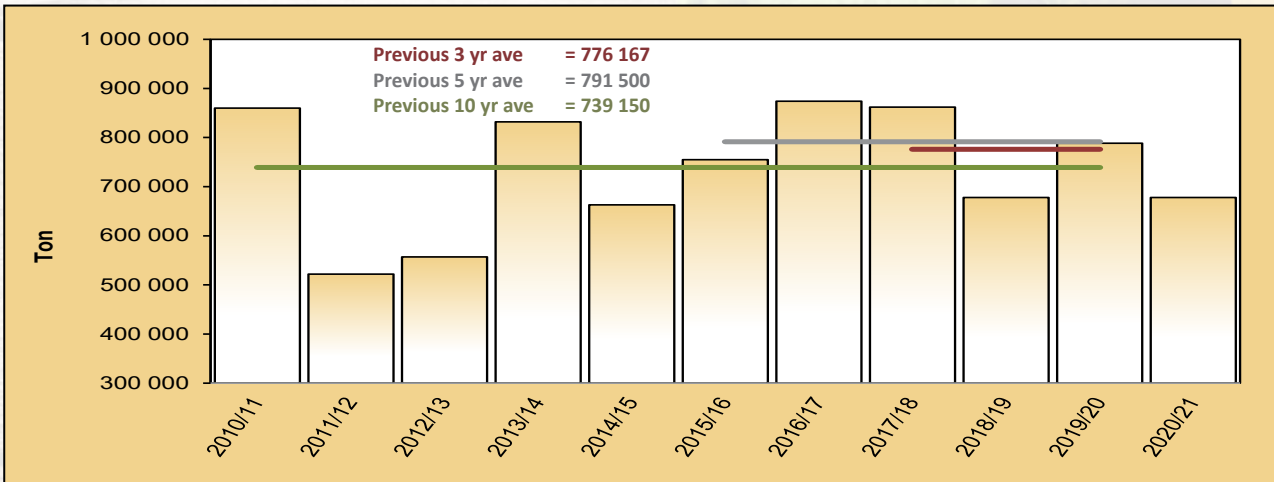

Graph 2: Total RSA area utilised for sunflower production from 2010/11 to 2020/21

Graph 3: Sunflower production in RSA from 2010/11 to 2020/21

Graph 4: RSA Sunflower yield from 2010/11 to 2020/21

Figures provided by the CEC.