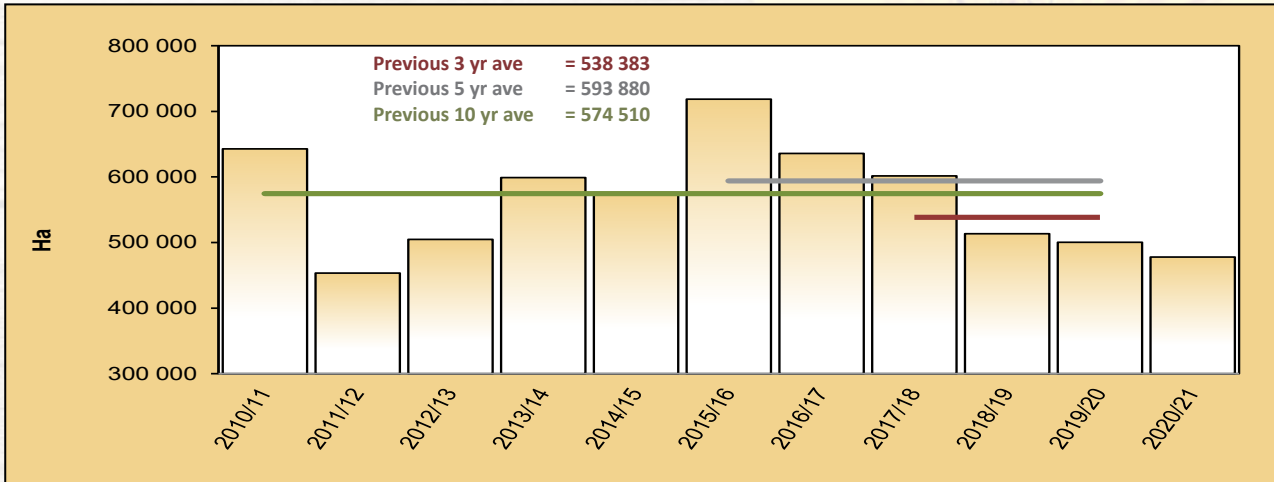

Graph 2: Total RSA area utilised for sunflower production from 2010/11 to 2020/21

Graph 3: Sunflower production in RSA from 2010/11 to 2020/21

Graph 4: RSA Sunflower yield from 2010/11 to 2020/21

Figures provided by the CEC.