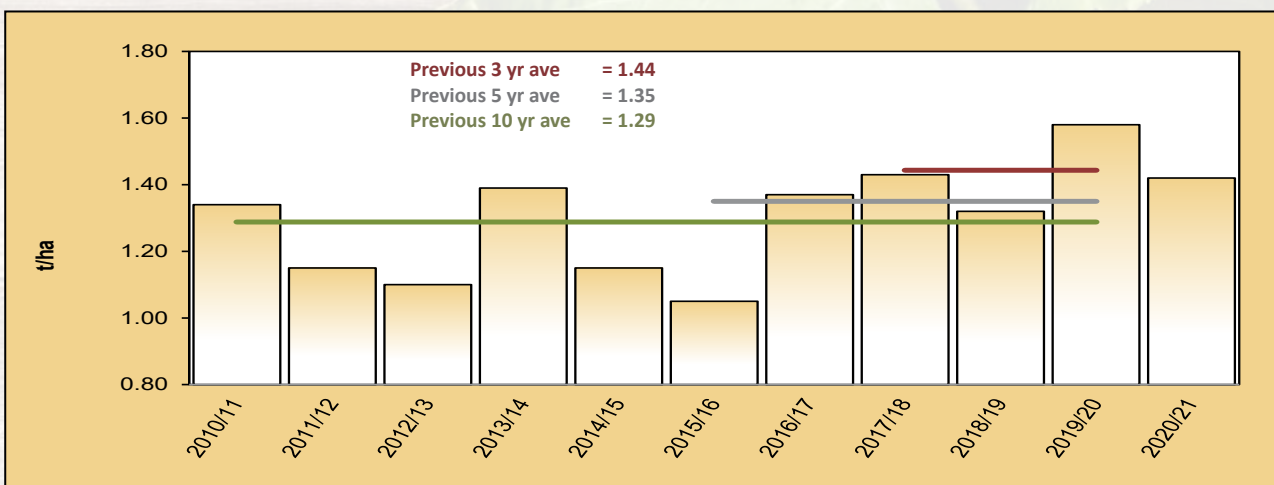

Graph 2: Total RSA area utilised for sunflower production from 2010/11 to 2020/21

Graph 3: Sunflower production in RSA from 2010/11 to 2020/21

Graph 4: RSA Sunflower yield from 2010/11 to 2020/21

Figures provided by the CEC.