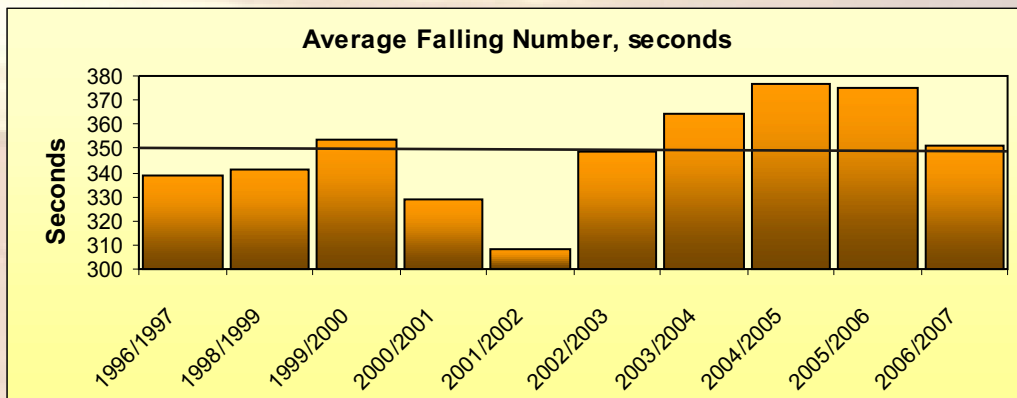

# AVERAGE QUALITY OVER 10 SEASONS

(1997/1998 no data available)

The horizontal line within each graph indicates the 10 year average.