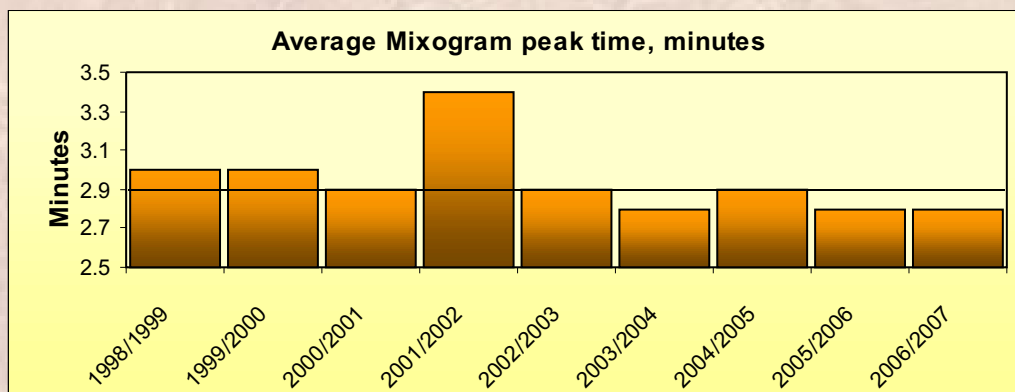

# AVERAGE QUALITY OVER 10 SEASONS

(1997/1998 no data available)

The horizontal line within each graph indicates the 10 year average.