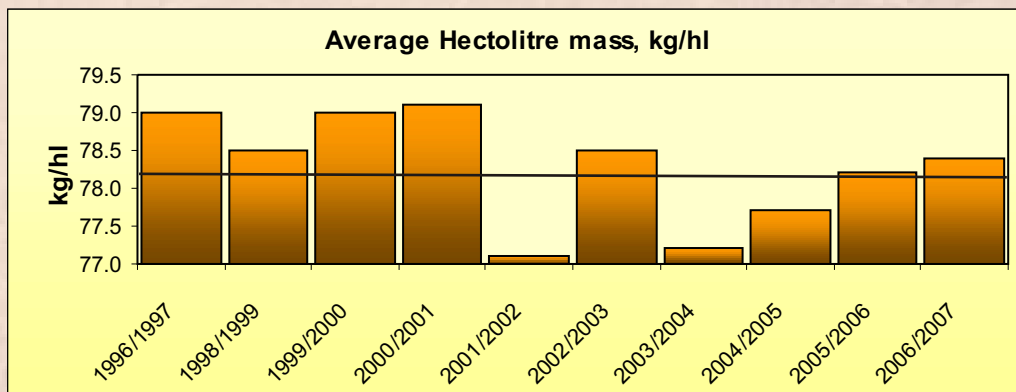

# AVERAGE QUALITY OVER 10 SEASONS

(1997/1998 no data available)

The horizontal line within each graph indicates the 10 year average.