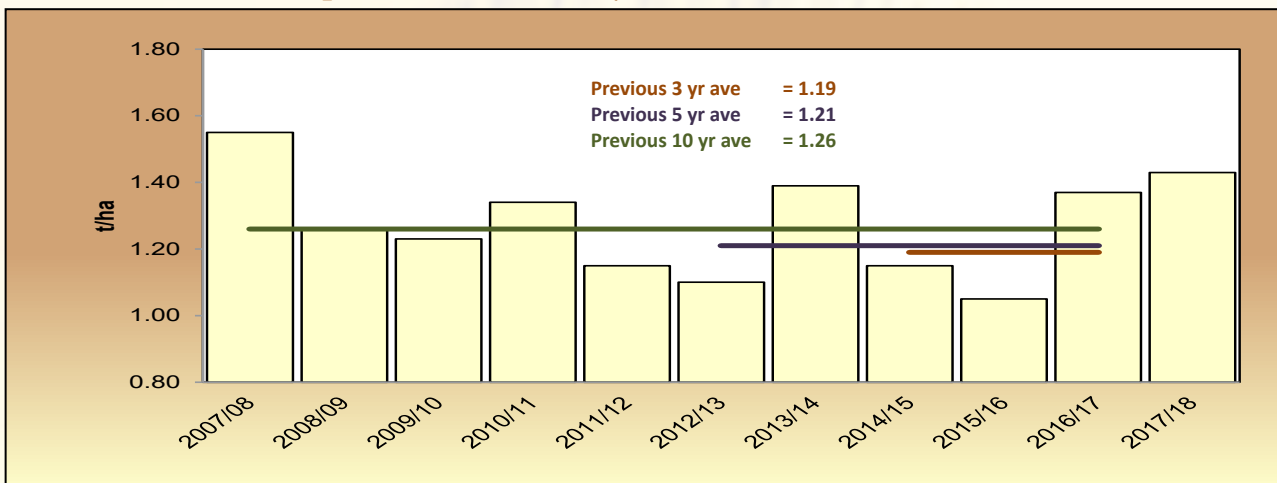

Graph 2: Total RSA area utilised for sunflower production from 2007/08 to 2017/18

Graph 3: Sunflower production in RSA from 2007/08 to 2017/18

Graph 4: RSA Sunflower yield from 2007/08 to 2017/18

Figures provided by the CEC.