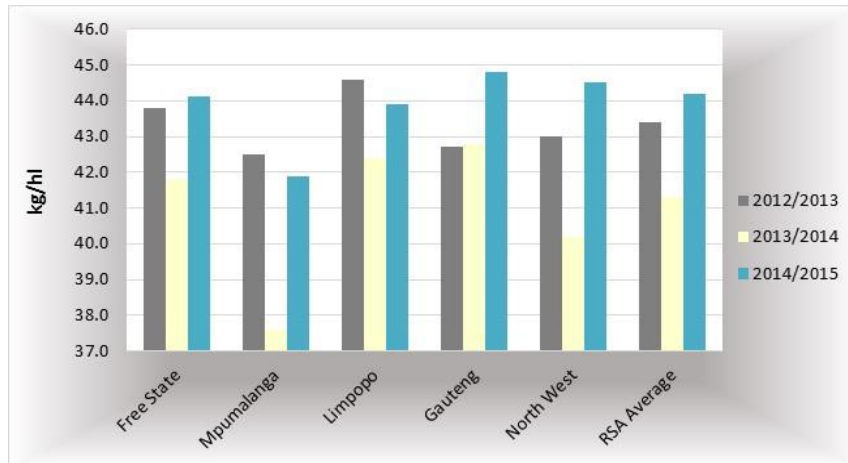

Erratum Notice – Sunflower Crop Quality Report 2014/2015 Season

This notice refers to Graph 19: Comparison of the test weight per province over three seasons on page 13. The values on the vertical axis has been changed to reflect the test weight values.

Graph 19: Comparison of the test weight per province over three seasons

Please contact SAGL for any enquiries and accept our apologies for any inconvenience caused as a result of this erratum.