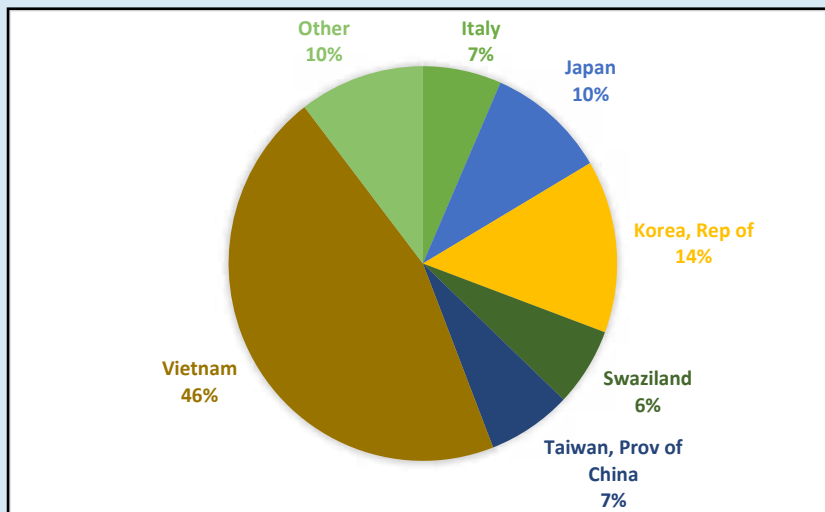

## YELLOW MAIZE EXPORT/IMPORTS

2018/2019 Season (28 Apr 2018 - 26 Apr 2019)

RSA EXPORTS		IMPORTS FOR RSA		IMPORTS FOR OTHER COUNTRIES		EXPORTS OF IMPORTED MAIZE		IMPORTS PER HARBOUR		EXPORTS PER HARBOUR	
To Country	Tons	From Country	Tons	From Country	Tons	To Country	Tons	Harbour	Tons	Harbour	Tons
Botswana	39 887	Argentina	120 766	-	-	-	-	Cape Town	156 481	Durban	1 292 167
Ghana	20 000	Brazil	50 812	-	-	-	-	Port Elizabeth	15 097		
Italy	99 450			-	-	-	-				
Japan	151 517			-	-	-	-				
Korea, Dem People's Rep	8 138			-	-	-	-				
Korea, Rep of	215 416			-	-	-	-				
Lesotho	9 996			-	-	-	-				
Mozambique	34 211			-	-	-	-				
Namibia	46 381			-	-	-	-				
Swaziland	97 994			-	-	-	-				
Taiwan, Prof of China	106 398			-	-	-	-				
Vietnam	691 248			-	-	-	-				
<b>Total</b>	<b>1 520 636</b>	<b>Total</b>	<b>171 578</b>	<b>Total</b>	<b>0</b>	<b>Total</b>	<b>0</b>	<b>Total</b>	<b>171 578</b>	<b>Total</b>	<b>1 292 167</b>

Graph 53: Major destinations for RSA yellow maize exported during the 2018/2019 marketing season

Graph 54: Country of origin for yellow maize imports for local use during the 2018/2019 marketing season