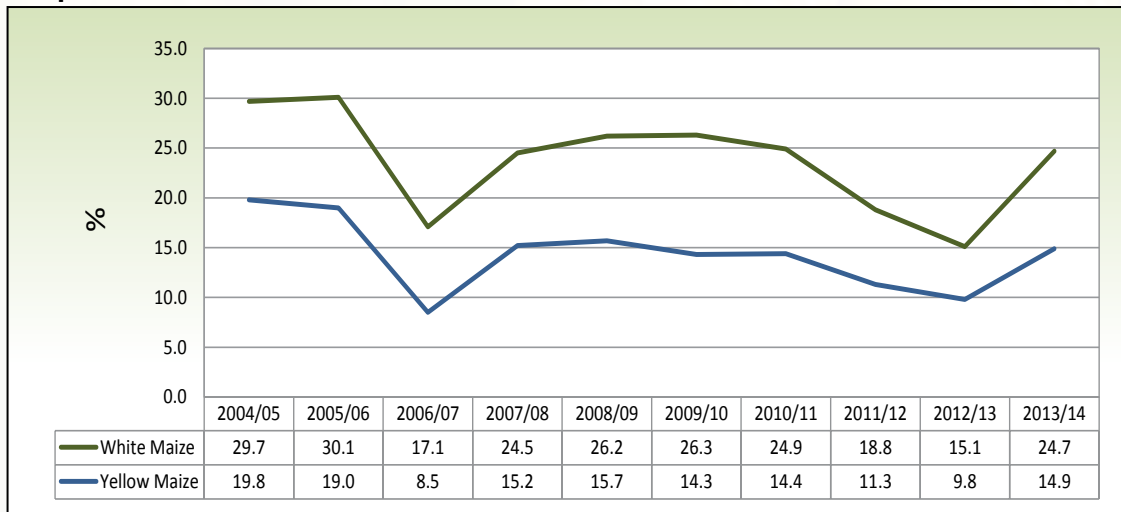

Graph 34: 100 Kernel mass over 10 seasons

Graph 35: Kernel size above 10 mm sieve over 10 seasons

Graph 36: Kernel size below 8 mm sieve over 10 seasons