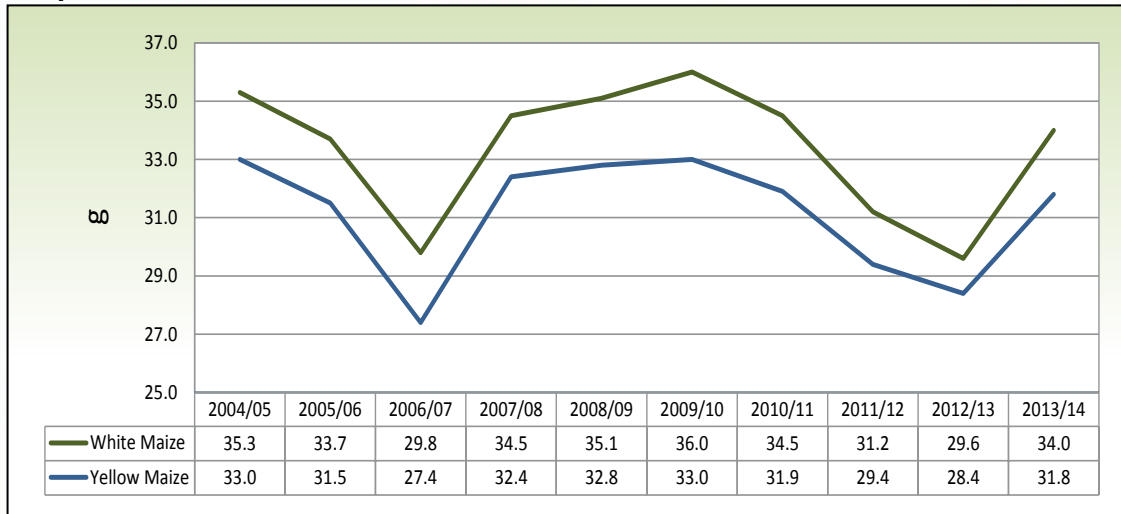

Graph 34: 100 Kernel mass over 10 seasons

Graph 35: Kernel size above 10 mm sieve over 10 seasons

Graph 36: Kernel size below 8 mm sieve over 10 seasons