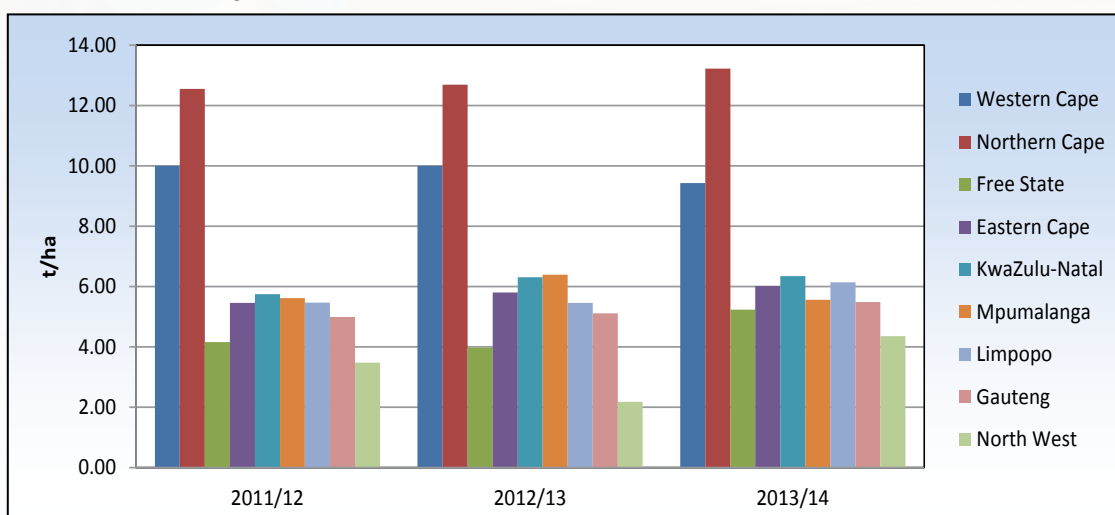

Graph 4: Area utilized for maize production per province over three seasons

Graph 5: Maize production per province over three seasons

Graph 6: Maize yield per province over three seasons

Information provided by the CEC.