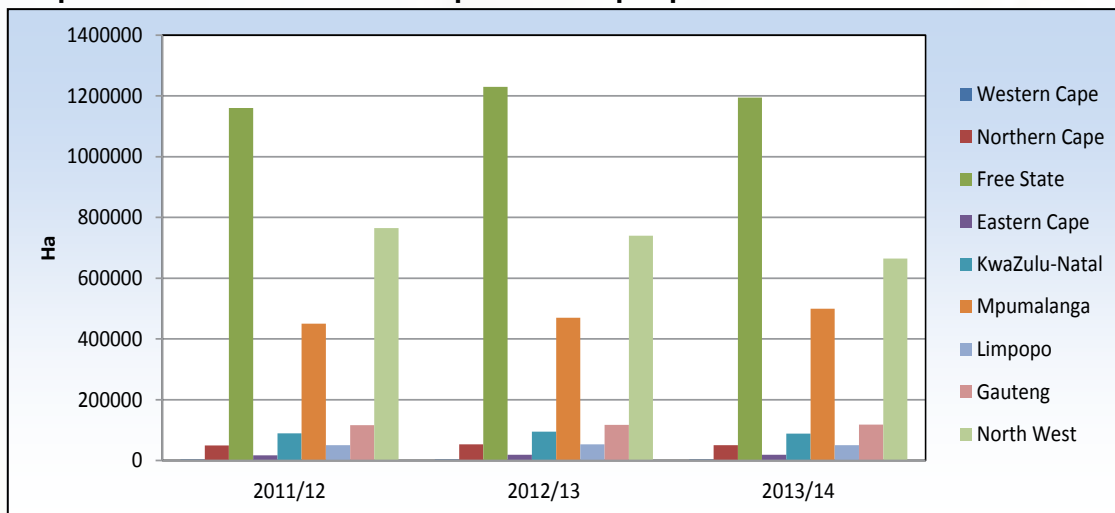

Graph 4: Area utilized for maize production per province over three seasons

Graph 5: Maize production per province over three seasons

Graph 6: Maize yield per province over three seasons

Information provided by the CEC.