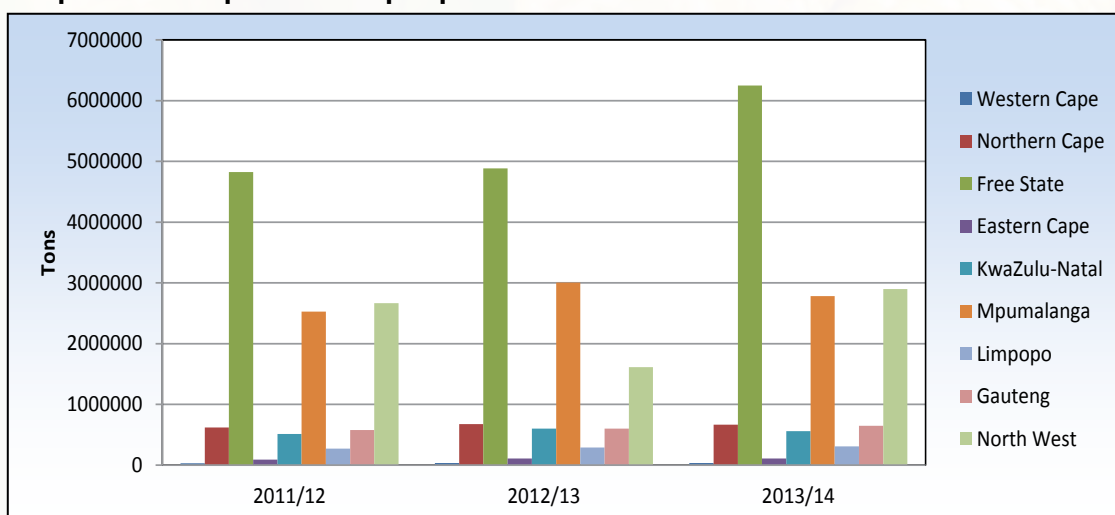

Graph 4: Area utilized for maize production per province over three seasons

Graph 5: Maize production per province over three seasons

Graph 6: Maize yield per province over three seasons

Information provided by the CEC.