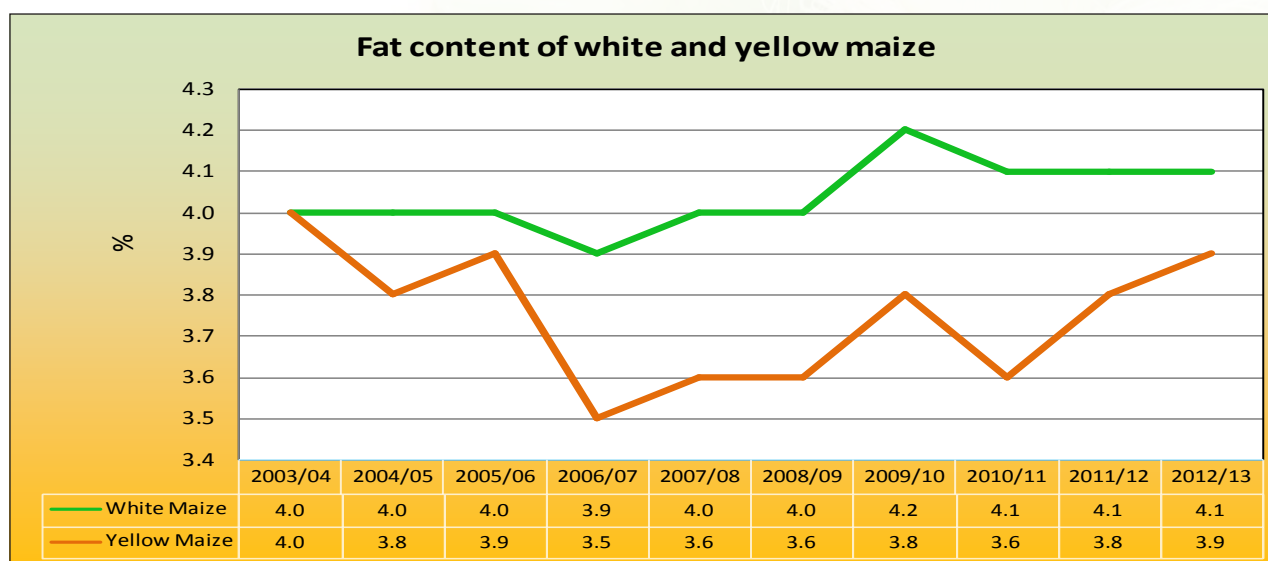

**Graph 37: Fat content of white and yellow maize over 10 seasons**

**Graph 38: Protein content of white and yellow maize over 10 seasons**

**Graph 39: Starch content of white and yellow maize over 10 seasons**