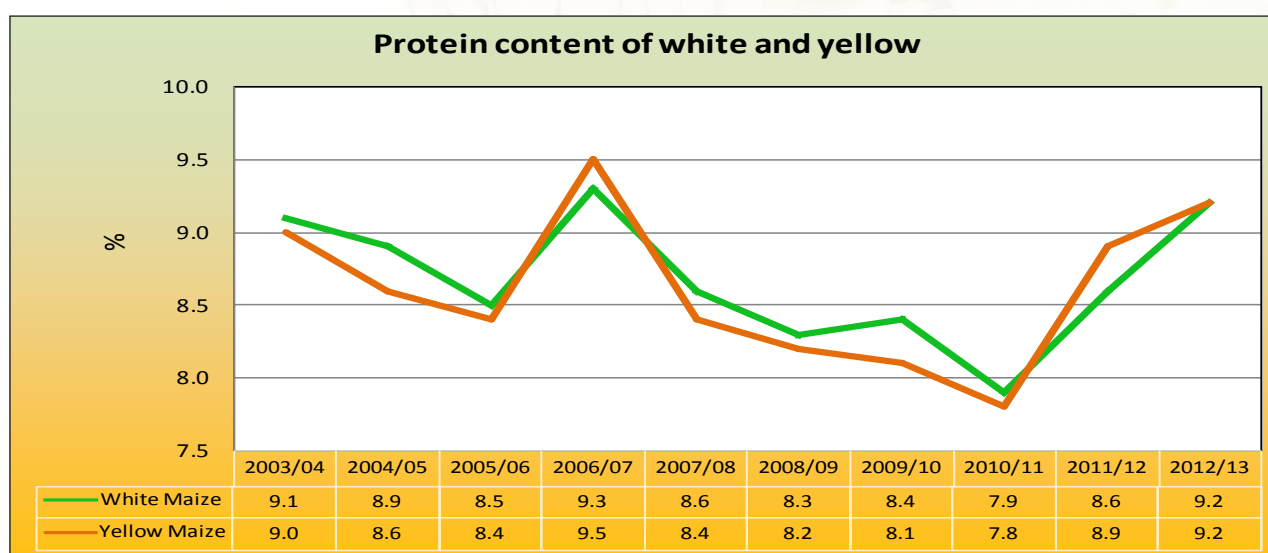

**Graph 37: Fat content of white and yellow maize over 10 seasons**

**Graph 38: Protein content of white and yellow maize over 10 seasons**

**Graph 39: Starch content of white and yellow maize over 10 seasons**