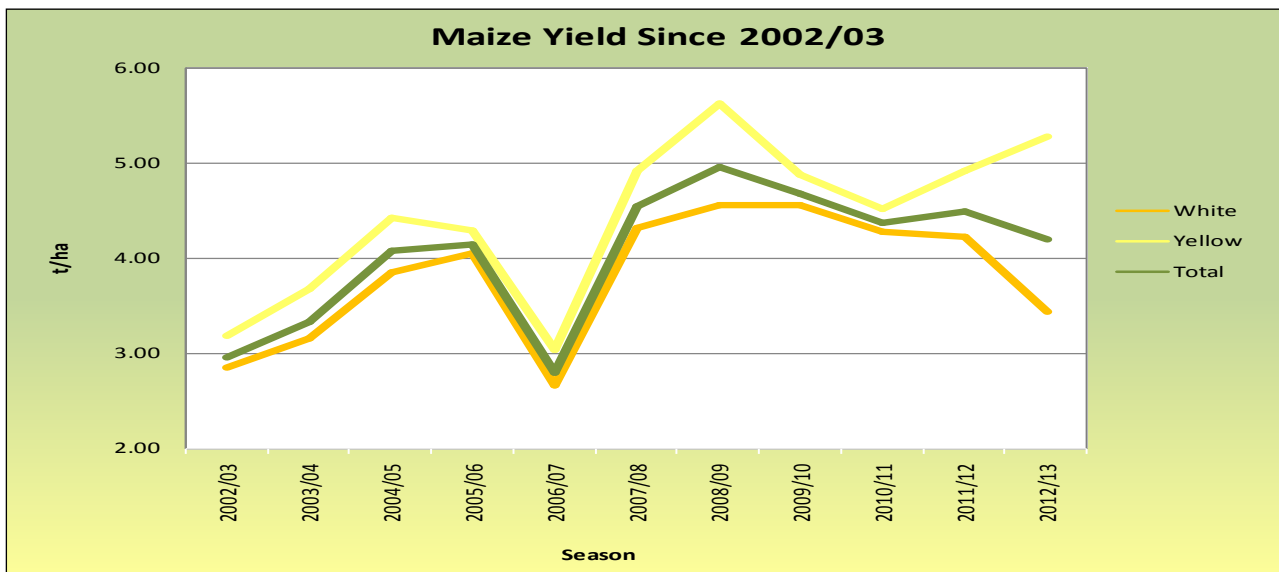

Graph 1: Total RSA area utilized for maize production from 2002/03 to 2012/13

Graph 2: Maize production in RSA from 2002/03 to 2012/13

Graph 3: RSA Maize yield from 2002/03 to 2012/13

Information provided by the National Agricultural Marketing Council (NAMC) and CEC.