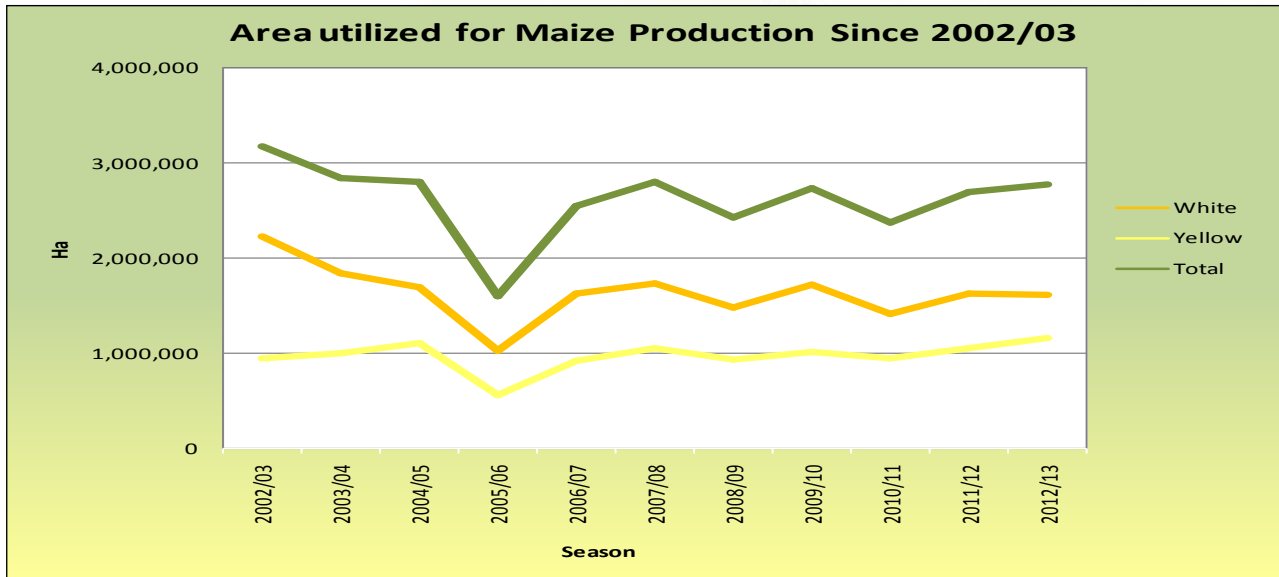

Graph 1: Total RSA area utilized for maize production from 2002/03 to 2012/13

Graph 2: Maize production in RSA from 2002/03 to 2012/13

Graph 3: RSA Maize yield from 2002/03 to 2012/13

Information provided by the National Agricultural Marketing Council (NAMC) and CEC.