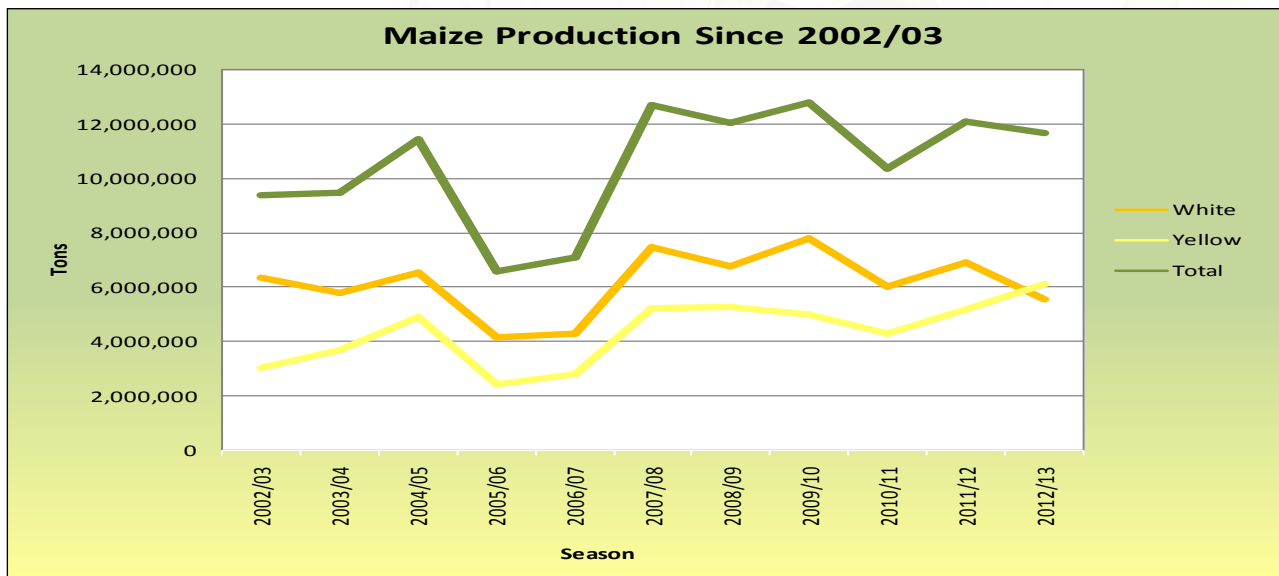

Graph 1: Total RSA area utilized for maize production from 2002/03 to 2012/13

Graph 2: Maize production in RSA from 2002/03 to 2012/13

Graph 3: RSA Maize yield from 2002/03 to 2012/13

Information provided by the National Agricultural Marketing Council (NAMC) and CEC.