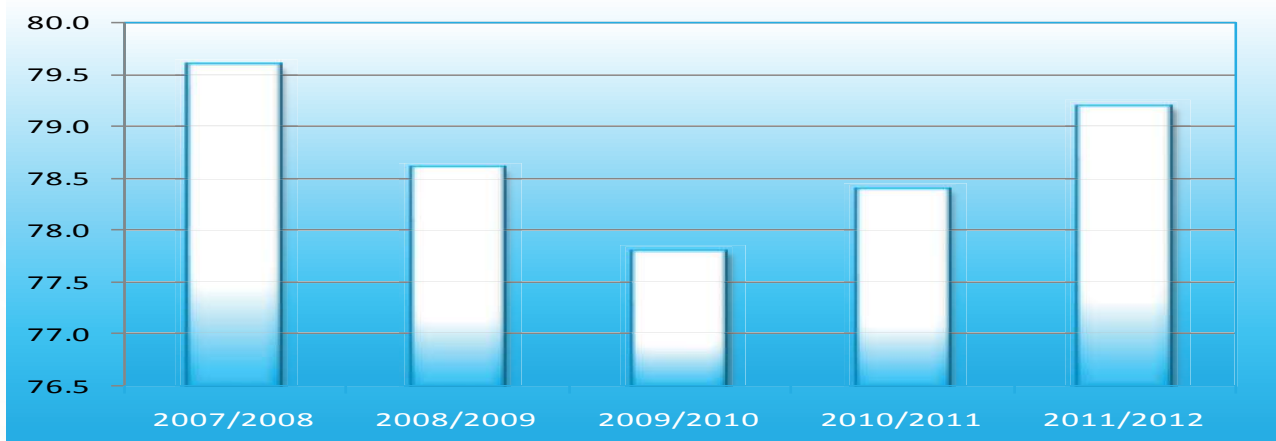

Graph 9: Roff Mill Total Extraction percentage over the past five seasons

Graph 10: Whiteness index of white maize over the past five seasons (Sifted 87:13)

Graph 11: Milling index of white maize over the past five seasons

* Milling index values measured with Infratec 1241-Generation 3 Standard Version Grain Analyser

Graph 12: Milling index of yellow maize over the past five seasons

* Milling index values measured with Infratec 1241-Generation 3 Standard Version Grain Analyser