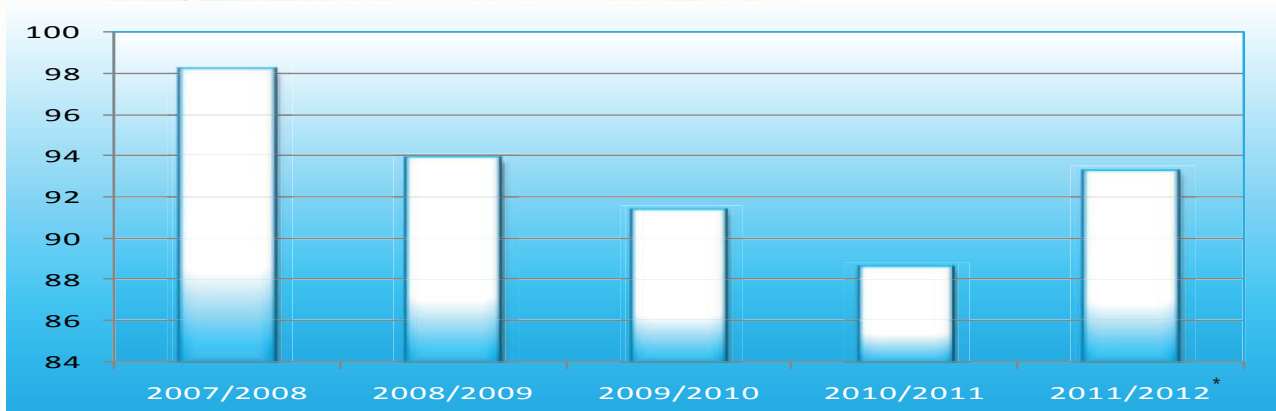

Graph 9: Roff Mill Total Extraction percentage over the past five seasons

Graph 10: Whiteness index of white maize over the past five seasons (Sifted 87:13)

Graph 11: Milling index of white maize over the past five seasons

* Milling index values measured with Infratec 1241-Generation 3 Standard Version Grain Analyser

Graph 12: Milling index of yellow maize over the past five seasons

* Milling index values measured with Infratec 1241-Generation 3 Standard Version Grain Analyser