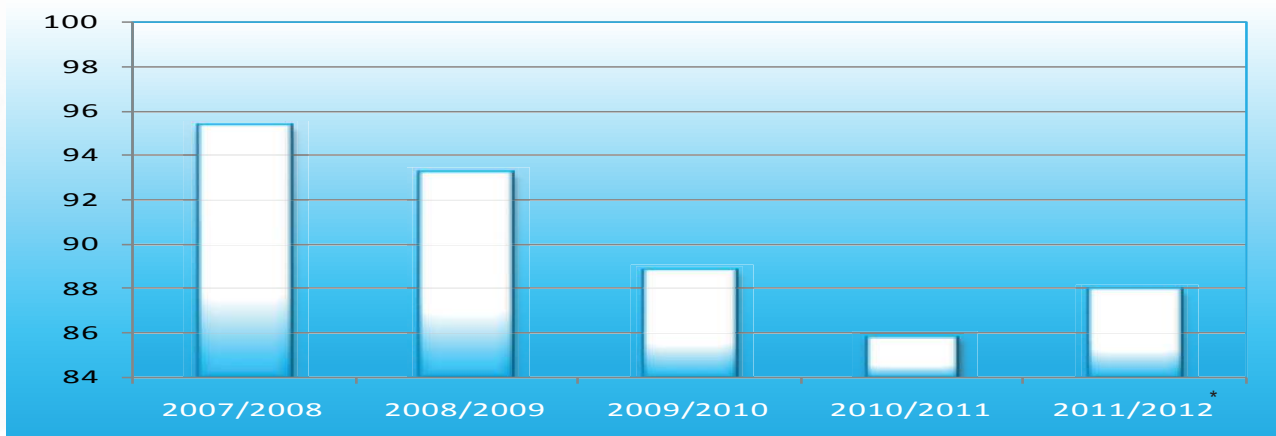

Graph 9: Roff Mill Total Extraction percentage over the past five seasons

Graph 10: Whiteness index of white maize over the past five seasons (Sifted 87:13)

Graph 11: Milling index of white maize over the past five seasons

* Milling index values measured with Infratec 1241-Generation 3 Standard Version Grain Analyser

Graph 12: Milling index of yellow maize over the past five seasons

* Milling index values measured with Infratec 1241-Generation 3 Standard Version Grain Analyser