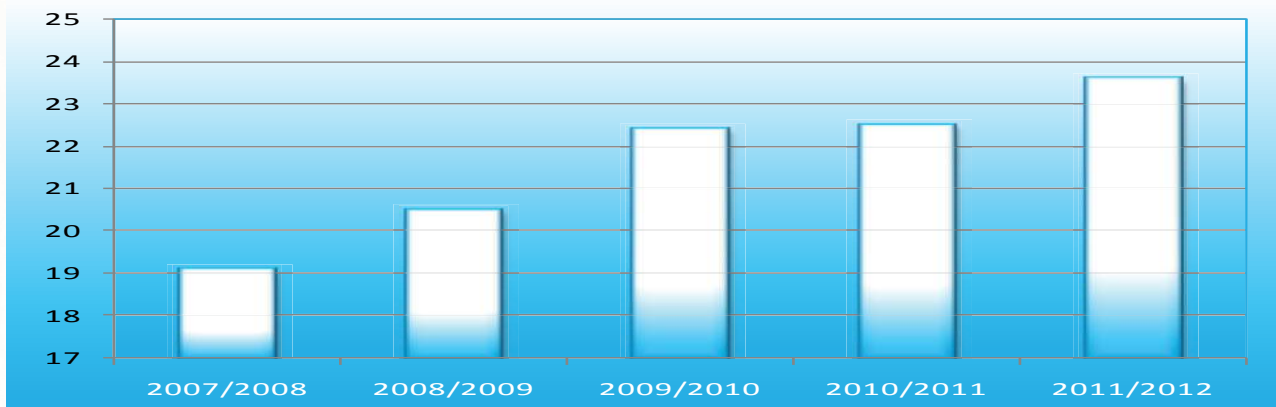

Graph 9: Roff Mill Total Extraction percentage over the past five seasons

Graph 10: Whiteness index of white maize over the past five seasons (Sifted 87:13)

Graph 11: Milling index of white maize over the past five seasons

* Milling index values measured with Infratec 1241-Generation 3 Standard Version Grain Analyser

Graph 12: Milling index of yellow maize over the past five seasons

* Milling index values measured with Infratec 1241-Generation 3 Standard Version Grain Analyser