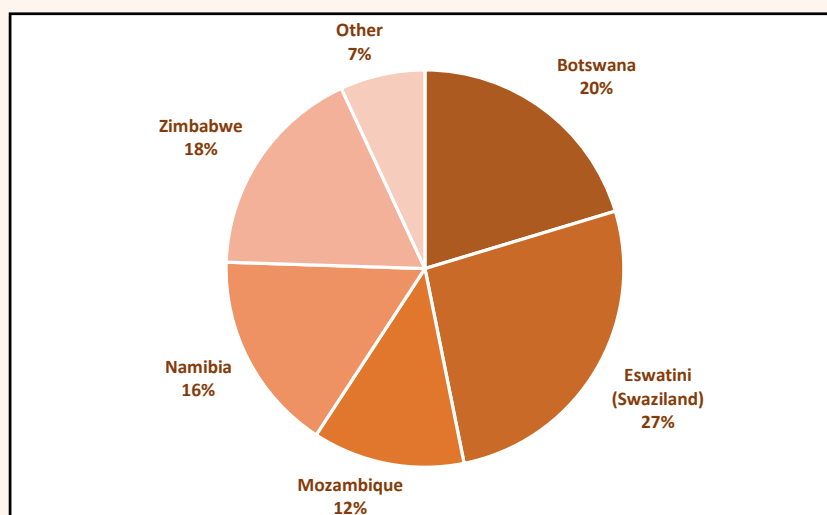

YELLOW MAIZE EXPORTS/IMPORTS

2019/20 MARKETING SEASON (27 April 2019 - 24 April 2020)

RSA EXPORTS		IMPORTS FOR RSA		IMPORTS FOR OTHER COUNTRIES		EXPORTS OF IMPORTED MAIZE		IMPORTS PER HARBOUR		EXPORTS PER HARBOUR	
To Country	Tons	From Country	Tons	From Country	Tons	To Country	Tons	Harbour	Tons	Harbour	Tons
Angola	481	Argentina	459 615	-	-	-	-	Cape Town	509 684	Durban	15 134
Botswana	81 808	Brazil	50 069	-	-	-	-	-	-	-	-
Eswatini (Swaziland)	106 678	-	-	-	-	-	-	-	-	-	-
Korea, Dem People's Rep	8 304	-	-	-	-	-	-	-	-	-	-
Korea, Rep of	6 349	-	-	-	-	-	-	-	-	-	-
Lesotho	12 664	-	-	-	-	-	-	-	-	-	-
Mozambique	49 762	-	-	-	-	-	-	-	-	-	-
Namibia	65 595	-	-	-	-	-	-	-	-	-	-
Zimbabwe	70 732	-	-	-	-	-	-	-	-	-	-
Total	402 373	Total	509 684	Total	0	Total	0	Total*	509 684	Total	15 134

*Includes imports for RSA and Other Countries.

Graph 54: Major destinations for RSA yellow maize exported during the 2019/20 marketing season

Graph 55: Country of origin for yellow maize imports for local use during the 2019/20 marketing season