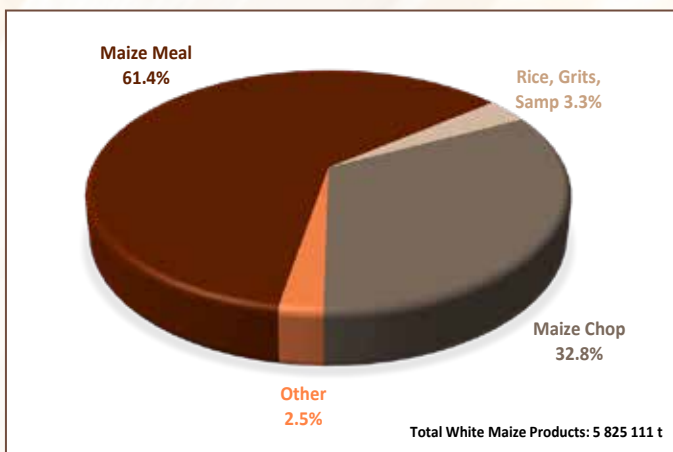

SAGIS Maize Product Information

Please see graphs 29 to 32 (compiled from Table S9) below for an overview of the white and yellow maize products as well as white and yellow maize meal manufactured for the period May 2023 to April 2024. The tables on pages 20 to 22 provide a summary of the figures for maize products manufactured, imported and exported during the previous three marketing seasons (May to April).

Graph 29: White maize products manufactured from May 2023 to April 2024

Graph 30: Yellow maize products manufactured from May 2023 to April 2024

Graph 31: White maize meal manufactured from May 2023 to April 2024

Graph 32: Yellow maize meal manufactured from May 2023 to April 2024