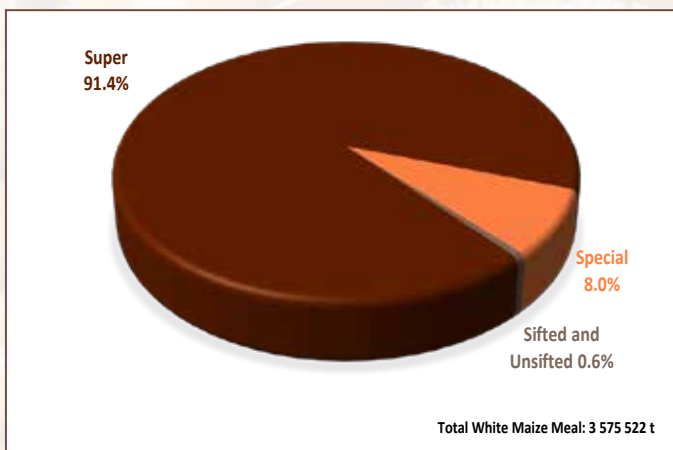

SAGIS Maize Product Information

Please see graphs 29 to 32 (compiled from Table S9) below for an overview of the white and yellow maize products as well as white and yellow maize meal manufactured for the period May 2023 to April 2024. The tables on pages 20 to 22 provide a summary of the figures for maize products manufactured, imported and exported during the previous three marketing seasons (May to April).

Graph 29: White maize products manufactured from May 2023 to April 2024

Graph 30: Yellow maize products manufactured from May 2023 to April 2024

Graph 31: White maize meal manufactured from May 2023 to April 2024