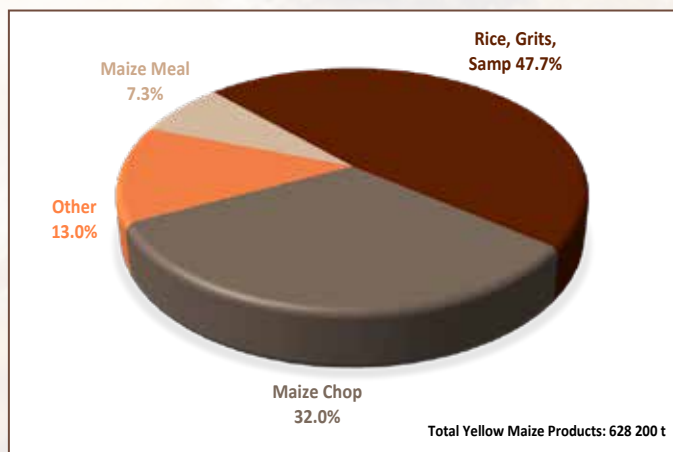

SAGIS Maize Product Information

Please see graphs 29 to 32 (compiled from Table S9) below for an overview of the white and yellow maize products as well as white and yellow maize meal manufactured for the period May 2023 to April 2024. The tables on pages 20 to 22 provide a summary of the figures for maize products manufactured, imported and exported during the previous three marketing seasons (May to April).

Graph 29: White maize products manufactured from May 2023 to April 2024

Graph 30: Yellow maize products manufactured from May 2023 to April 2024

Graph 31: White maize meal manufactured from May 2023 to April 2024

Graph 32: Yellow maize meal manufactured from May 2023 to April 2024