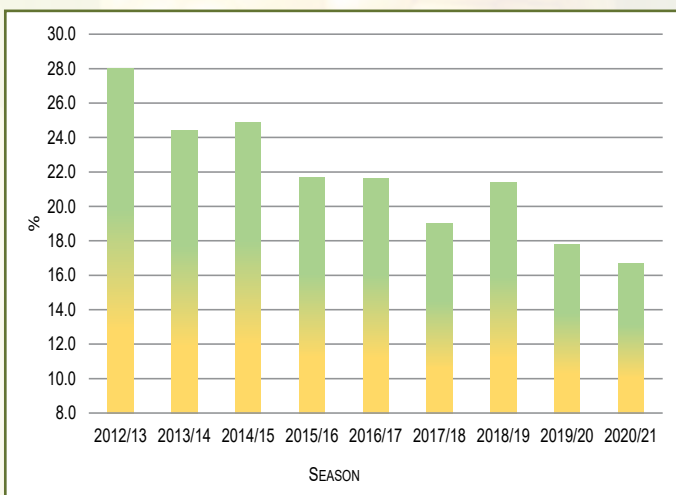

GRAPH 41: ROFF MILL BREAK 1 MEAL FRACTION %
SINCE 2012/13

GRAPH 42: ROFF MILL BREAK 2 MEAL FRACTION %
SINCE 2012/13

GRAPH 43: ROFF MILL BREAK 3 MEAL FRACTION %
SINCE 2012/13

GRAPH 44: ROFF MILL GRITS FRACTION %
SINCE 2012/13

GRAPH 45: ROFF MILL CHOP FRACTION %
SINCE 2012/13

GRAPH 46: ROFF MILL TOTAL MEAL EXTRACTION %
SINCE 2012/13