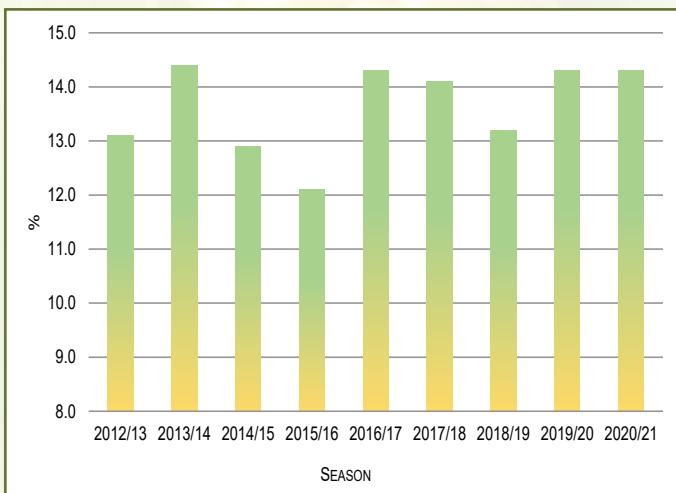

GRAPH 41: ROFF MILL BREAK 1 MEAL FRACTION %
SINCE 2012/13

GRAPH 42: ROFF MILL BREAK 2 MEAL FRACTION %
SINCE 2012/13

GRAPH 43: ROFF MILL BREAK 3 MEAL FRACTION %
SINCE 2012/13

GRAPH 44: ROFF MILL GRITS FRACTION %
SINCE 2012/13

GRAPH 45: ROFF MILL CHOP FRACTION %
SINCE 2012/13

GRAPH 46: ROFF MILL TOTAL MEAL EXTRACTION %
SINCE 2012/13