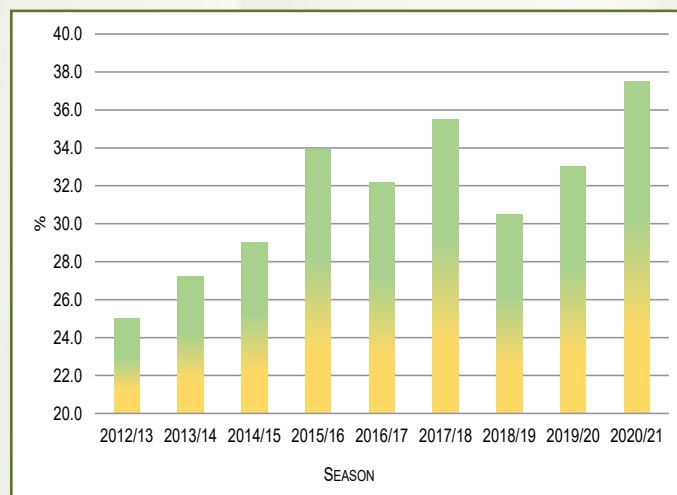

GRAPH 41: ROFF MILL BREAK 1 MEAL FRACTION %
SINCE 2012/13

GRAPH 42: ROFF MILL BREAK 2 MEAL FRACTION %
SINCE 2012/13

GRAPH 43: ROFF MILL BREAK 3 MEAL FRACTION %
SINCE 2012/13

GRAPH 44: ROFF MILL GRITS FRACTION %
SINCE 2012/13

GRAPH 45: ROFF MILL CHOP FRACTION %
SINCE 2012/13

GRAPH 46: ROFF MILL TOTAL MEAL EXTRACTION %
SINCE 2012/13