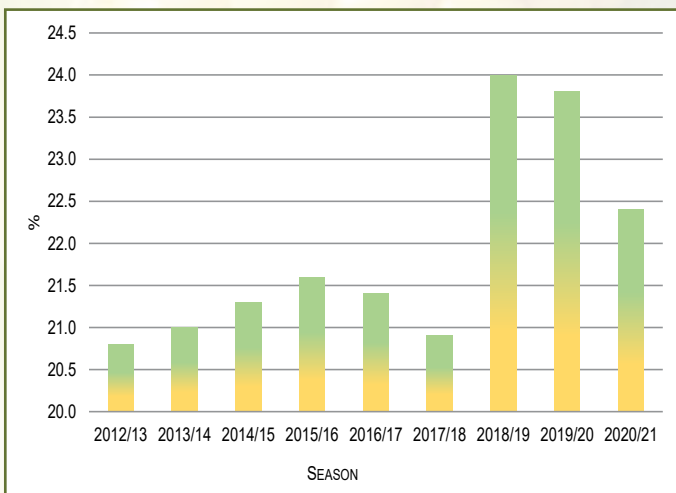

GRAPH 41: ROFF MILL BREAK 1 MEAL FRACTION %
SINCE 2012/13

GRAPH 42: ROFF MILL BREAK 2 MEAL FRACTION %
SINCE 2012/13

GRAPH 43: ROFF MILL BREAK 3 MEAL FRACTION %
SINCE 2012/13

GRAPH 44: ROFF MILL GRITS FRACTION %
SINCE 2012/13

GRAPH 45: ROFF MILL CHOP FRACTION %
SINCE 2012/13

GRAPH 46: ROFF MILL TOTAL MEAL EXTRACTION %
SINCE 2012/13