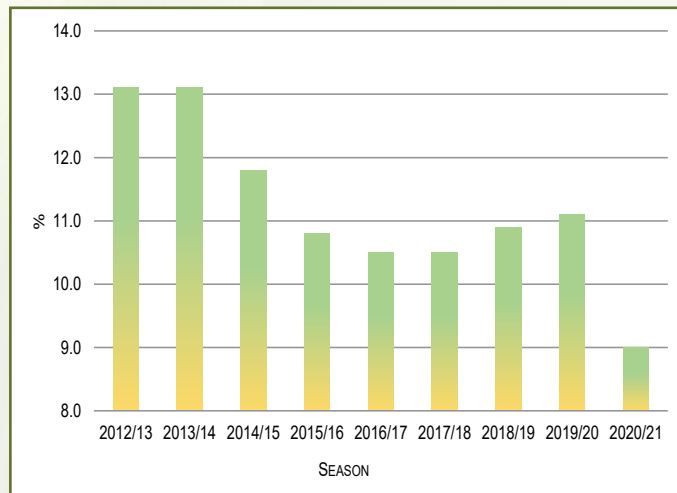

GRAPH 41: ROFF MILL BREAK 1 MEAL FRACTION %
SINCE 2012/13

GRAPH 42: ROFF MILL BREAK 2 MEAL FRACTION %
SINCE 2012/13

GRAPH 43: ROFF MILL BREAK 3 MEAL FRACTION %
SINCE 2012/13

GRAPH 44: ROFF MILL GRITS FRACTION %
SINCE 2012/13

GRAPH 45: ROFF MILL CHOP FRACTION %
SINCE 2012/13

GRAPH 46: ROFF MILL TOTAL MEAL EXTRACTION %
SINCE 2012/13