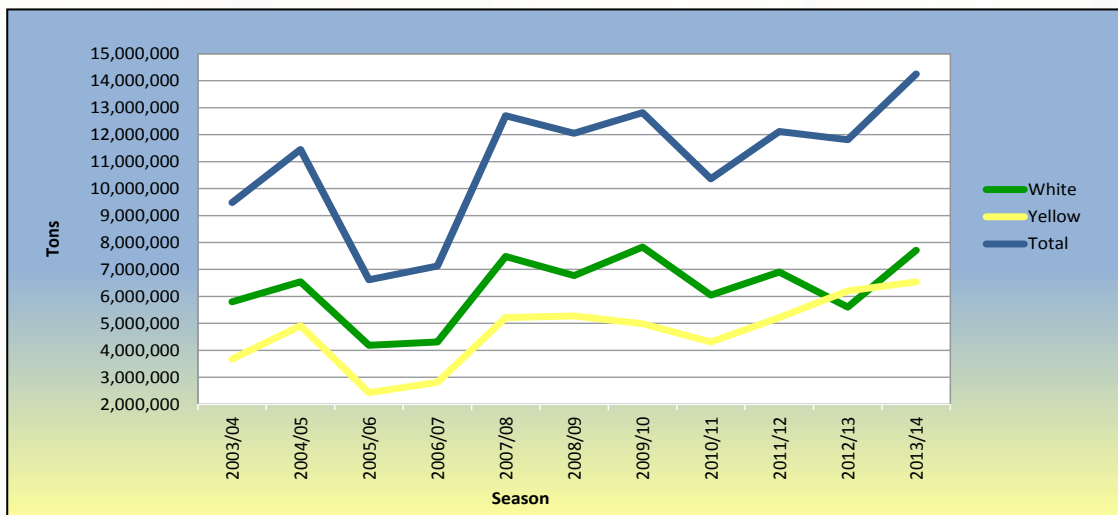

Graph 1: Total RSA area utilized for maize production from 2003/04 to 2013/14

Graph 2: Maize production in RSA from 2003/04 to 2013/14

Graph 3: RSA Maize yield from 2003/04 to 2013/14

Information provided by the CEC.