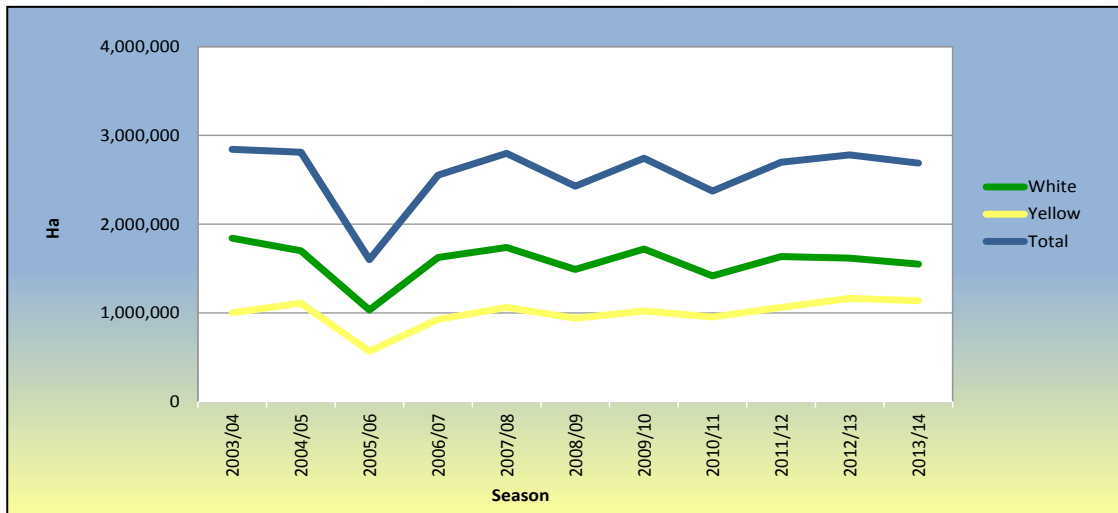

Graph 1: Total RSA area utilized for maize production from 2003/04 to 2013/14

Graph 2: Maize production in RSA from 2003/04 to 2013/14

Graph 3: RSA Maize yield from 2003/04 to 2013/14

Information provided by the CEC.