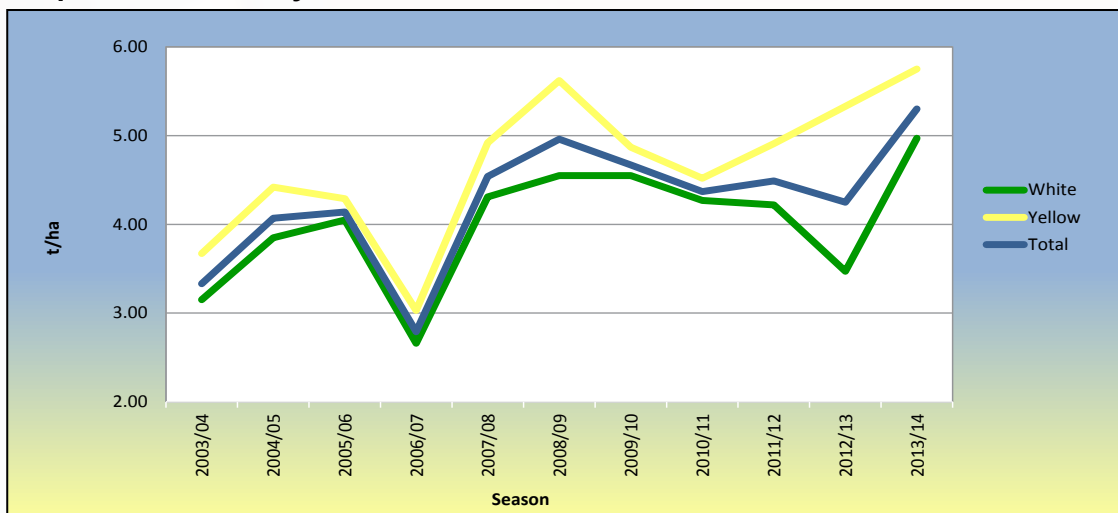

Graph 1: Total RSA area utilized for maize production from 2003/04 to 2013/14

Graph 2: Maize production in RSA from 2003/04 to 2013/14

Graph 3: RSA Maize yield from 2003/04 to 2013/14

Information provided by the CEC.